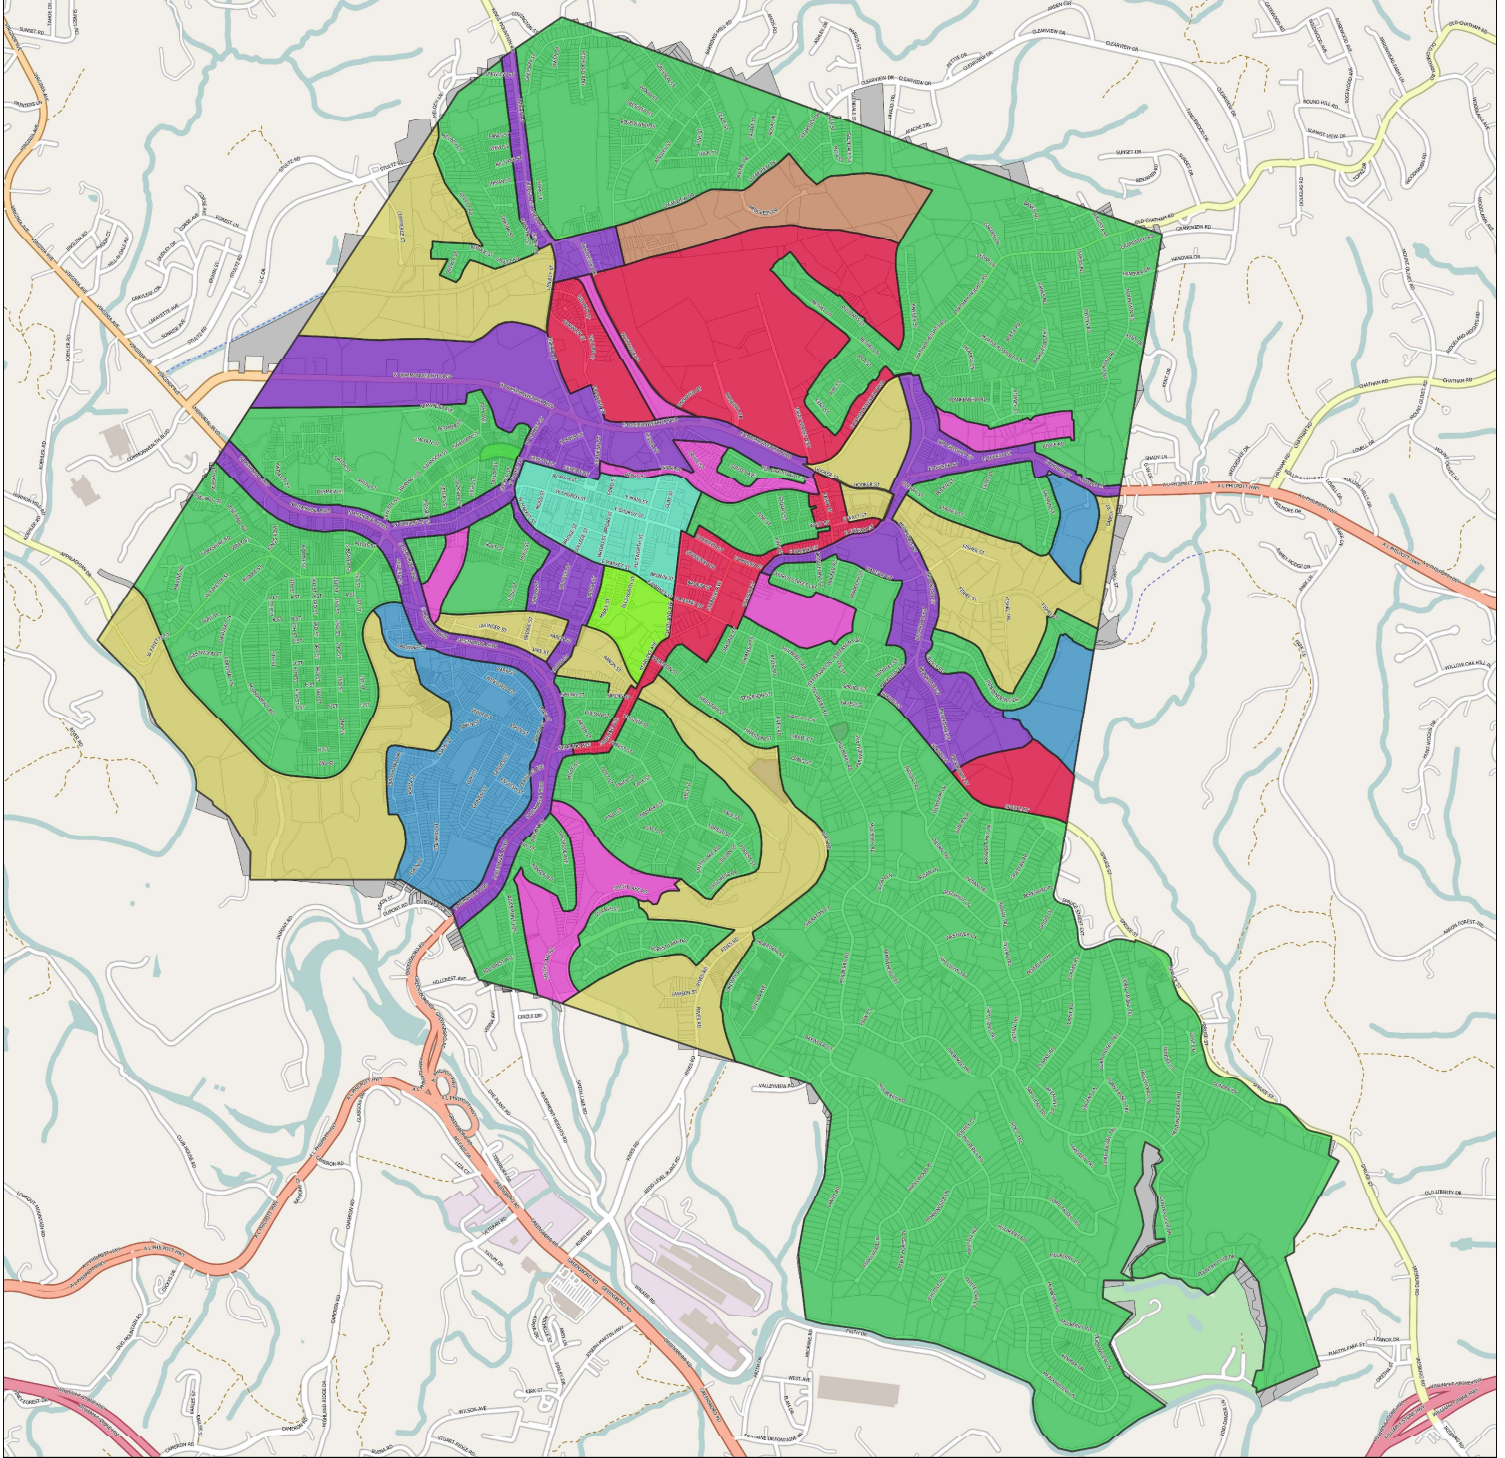

EXHIBIT B

Land Use Map (May 2020)

Land Use Type

- Industrial
- Business - Industrial
- Commercial
- Commercial - Residential (Mixed Use)
- Residential
- Commercial Business District (CBD)
- Park - Green Space (Including trails)
- Professional
- Residential - Retirement

	Acres	%
Business Industrial	118.417	1.694
Commercial	665.353	9.518
Commercial Business District	113.287	1.621
Commercial Residential (Mixed Use)	46.744	0.669
Industrial	923.269	13.209
Park - Green Space	205.3979	2.9379
Professional	533.197	7.628
Residential	4105.931	58.742
Residential - Retirement	278.239	3.981